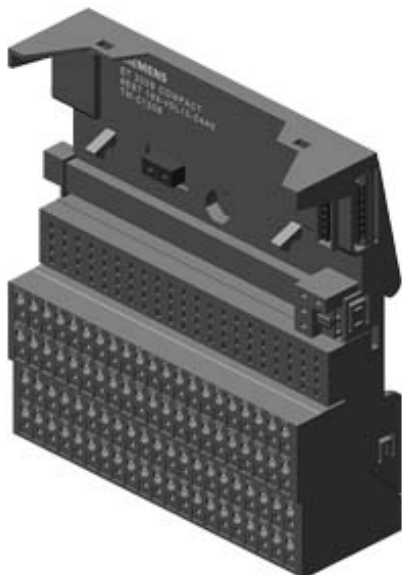

SIMATIC DP, TERMINAL MODULE TM-C120S FOR ET 200S  
COMPACT, SCREW-TYPE TERMINALS, 4 X 21 CONNECTORS,  
FIT FOR 32PT MODULES IN 2-WIRE

## Dimensions

Width	120 mm
Height	132 mm
Depth	43 mm

**last modified:** 03/16/2017