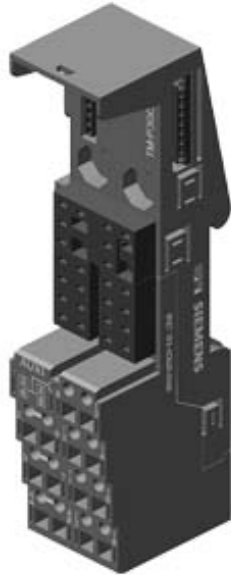

SIMATIC DP, Terminal module TM-P30C44-A0 f. ET200S f. PM-E F  
PROFIsafe power module, 30 mm overall width, spring-type  
terminals 2x3+2x4 terminal connections, with terminal access to  
AUX1, AUX1 interrupted

| Dimensions |        |
|------------|--------|
| Width      | 30 mm  |
| Height     | 132 mm |
| Depth      | 43 mm  |

| Weights         |       |
|-----------------|-------|
| Weight, approx. | 100 g |