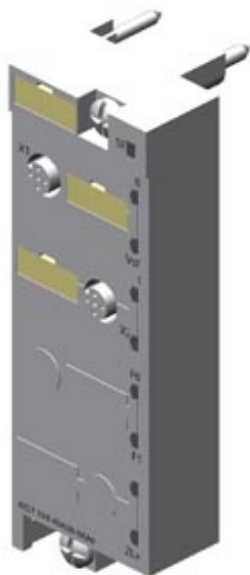

SIMATIC DP, ET200PRO CONNECTING MODULE FOR FAILSAFE  
ELECTRONIC MODULE F-SWITCH PROFISAFE

## Dimensions

Width	90 mm
Height	130 mm
Depth	39 mm

**last modified:** 03/16/2017