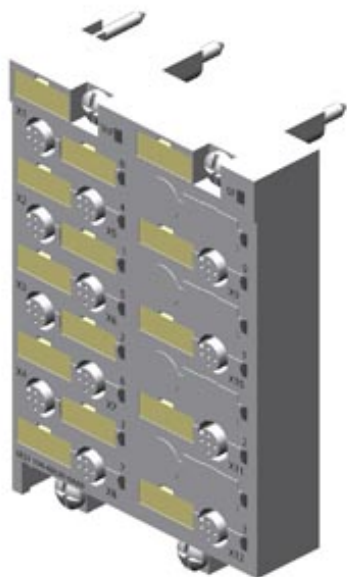

SIMATIC DP, ET200PRO CONNECTING MODULE FOR FAILSAFE
ELECTRONIC MODULE 4/8 F-DI/4 F-DO DC24V/2A

Dimensions

| | |
|--------|--------|
| Width | 90 mm |
| Height | 130 mm |
| Depth | 39 mm |

last modified: 03/16/2017